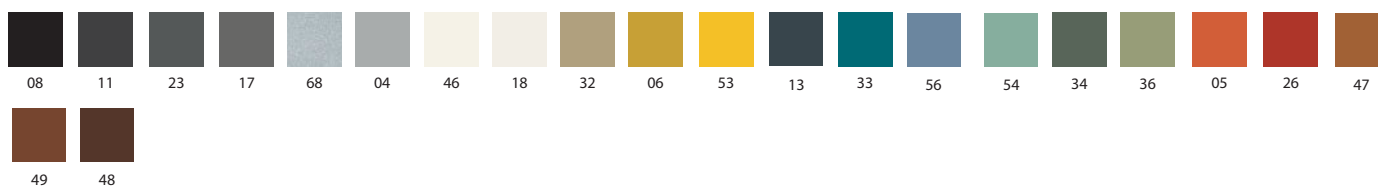

Multifunctional table available in 2 heights:
62 and 70 cm.

Frame and top: metal in powder coated finish.

Felt under the base for floor protection.

2 TABLES

		Article	Individually Packing	pcs/ dimensions volume / gross weight/ product net weight
Table	H. 62	T0043		1 pc/ 46,5x43,5x65,5cm 0,09 m3 / 9,7 Kg 10 Kg
Table	H. 70	T0039		1 pc / 46,5x43,5x76,5 cm 0,15 m3 / 11,2 Kg 10,4 Kg

Finishes

Metal frame/Top

Dimensions