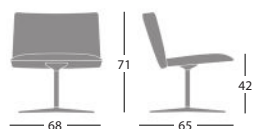

Dimensions

10252

Customer's own material

For customer's own material the form at the end of the price list shall apply, to be sent to Segis Spa with the Client's signature.

Solid fabric:
for 1 pc. 105 cm (H. 140 cm) + 105 cm for material approval