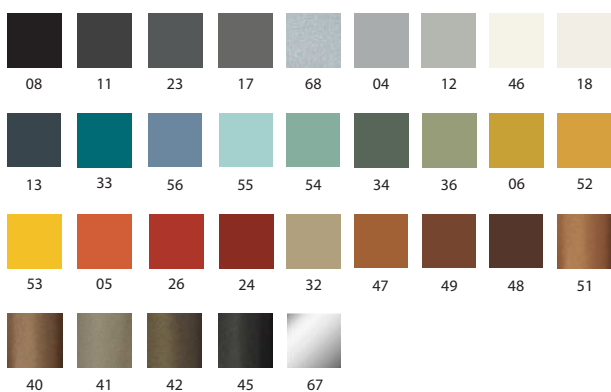

Finishes

Metal frame

Fire retardant certifications

The product upholstered with Silvertex faux-leather meets Class 1IM Standards by the Italian Minister of Interior.

Dimensions

Customer's own material

For customer's own material the form at the end of the price list shall apply, to be sent to Segis Spa with the Client's signature.

Solid fabric:
for 1 pc. 105 cm (H. 140 cm) + 105 cm for material approval