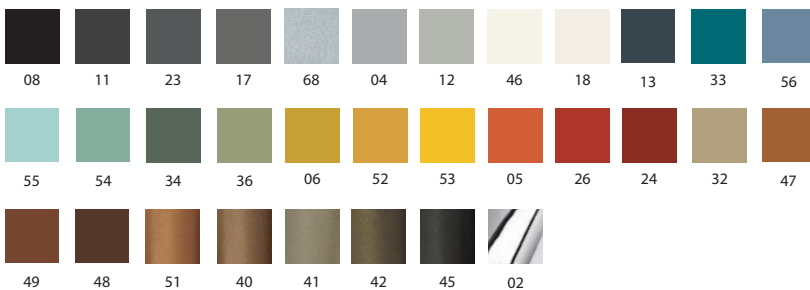

Finishes

Frame