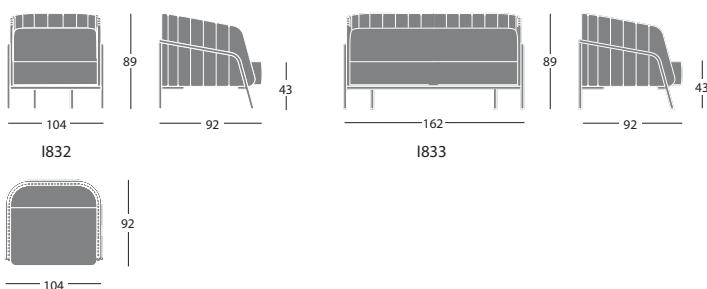

Article	Upholstery seat	Powder coated frame	Chromed frame	pcs / dimensions volume / gross weight product net weight
Armchair low back	1832			
with back in Jump	Gazebo Xtreme Plus / Magnum / Rivet / Main Line Flax Blazer / Ginkgo / Step Melange / Silvertex / Remix3 Steelcut Trio3 / Atlas / Canvas2 C.O. faux leather / C.O.M. (solid colour)			1 pc / 98x110x93 cm 1 m3 / 31 kg. 25,5 kg.
with Seat/Back in the same material	Gazebo Xtreme Plus / Magnum / Rivet / Main Line Flax Blazer / Ginkgo / Step Melange / Silvertex / Remix3 Steelcut Trio3 / Atlas / Canvas2 C.O. faux leather / C.O.M. (solid colour)			
Sofa - 2 seats low back	1833			
with back in Jump	Gazebo Xtreme Plus / Magnum / Rivet / Main Line Flax Blazer / Ginkgo / Step Melange / Silvertex / Remix3 Steelcut Trio3 / Atlas / Canvas2 C.O. faux leather / C.O.M. (solid colour)			1 pc / 95x165x93 cm 1,45 m3. / 60 kg. 51 kg
with Seat/Back in the same material	Gazebo Xtreme Plus / Magnum / Rivet / Main Line Flax Blazer / Ginkgo / Step Melange / Silvertex / Remix3 Steelcut Trio3 / Atlas / Canvas2 C.O. faux leather / C.O.M. (solid colour)			

### Frame

## Accessories

Small cushion 60x30 cm (1 pc) Art. INC1  
Gazebo  
Xtreme Plus/Rivet/Sprint/Magnum/Main Line Flax  
Blazer/Ginkgo/Step Melange/Silvertex  
SteelcutTrio3  
Customer's own material

Interconnected outlets and USB communications ports ART. C0220V - for Europe (product only, it does not include installation by electrician per local ordinances)

## Dimensions