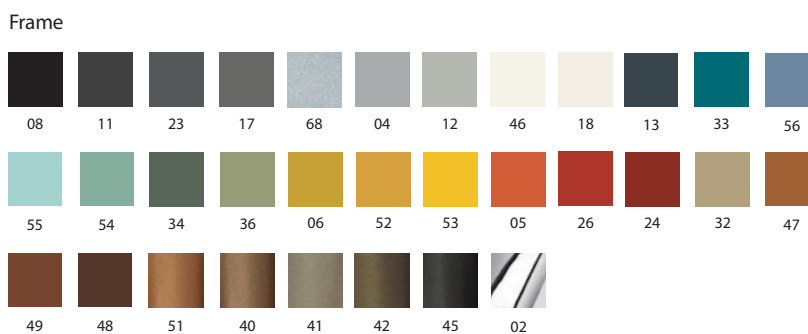

Finishes

Accessories

Small cushion 60x30 cm (1 pc) Art. INC1
Gazebo
Xtreme Plus/Rivet/Sprint/Magnum/Main Line Flax
Blazer/Ginkgo/Step Melange/Silvertex
SteelcutTrio3
Customer's own material

Interconnected outlets and USB communications ports ART. C0220V - for Europe (product only, it does not include installation by electrician per local ordinances)

Interconnected outlets and USB communications ports ART. C0220VACDC - for USA (product only, it does not include installation by electrician per local ordinances)