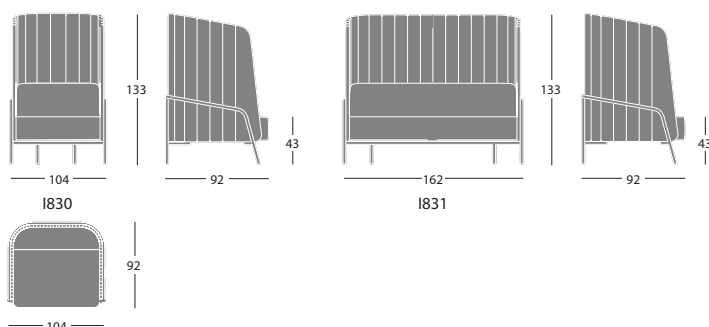

Article	Upholstery seat	Powder coated frame	Chromed frame	pcs / dimensions volume / gross weight product net weight
Armchair high back	1830			
with Back in Jump	Gazebo Xtreme Plus / Magnum / Rivet / Main Line Flax Blazer / Gingko / Step Melange / Silvertex / Remix3 Steelcut Trio3 / Atlas / Canvas2 C.O. faux leather / C.O.M. (solid colour)			1 pc / 95x107x137 cm 1,39 m3 / 37,4 kg. 31 kg.
with Seat/Back in the same material	Gazebo Xtreme Plus / Magnum / Rivet / Main Line Flax Blazer / Gingko / Step Melange / Silvertex / Remix3 Steelcut Trio3 / Atlas / Canvas2 C.O. faux leather / C.O.M. (solid colour)			
Sofa - 2 seats high back	1831			
with Back in Jump	Gazebo Xtreme Plus / Magnum / Rivet / Main Line Flax Blazer / Gingko / Step Melange / Silvertex / Remix3 Steelcut Trio3 / Atlas / Canvas2 C.O. faux leather / C.O.M. (solid colour)			1 pc / 98x168x137 cm 2,26 m3 / 79 kg 71 kg
with Seat/Back in the same material	Gazebo Xtreme Plus / Magnum / Rivet / Main Line Flax Blazer / Gingko / Step Melange / Silvertex / Remix3 Steelcut Trio3 / Atlas / Canvas2 C.O. faux leather / C.O.M. (solid colour)			

Finishes

Accessories

Small cushion 60x30 cm (1 pc) Art. INC1
 Gazebo
 Xtreme Plus/Rivet/Sprint/Magnum/Main Line Flax
 Blazer/Ginkgo/Step Melange/Silvertex
 SteelcutTrio3
 Customer's own material

Interconnected outlets and USB communications ports ART. C0220V - for Europe (product only, it does not include installation by electrician per local ordinances)

Interconnected outlets and USB communications ports ART. C0220VACDC - for USA (product only, it does not include installation by electrician per local ordinances)

Dimensions

Customer's own material (high back version)