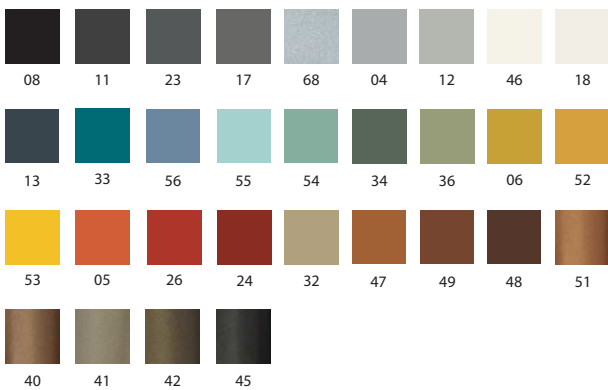

Multifunctional table available in 2 heights and 2 dimensions.

Frame: metal in powder coated finish.

Table top: laminate with Mdf core.

2 TABLES

	Article	Frame + Top	pcs/ dimensions volume / gross weight/ product net weight
Table H. 40 cm Top 80 x 80 cm	IMT5		1 pc / 84x44x85 cm 1 pc / 94x94x5 cm
Table H. 32 cm Top 120 x 60 cm	IMT6		1 pc / 122x34x67 cm 1 pc / 74x137x5 cm

Finishes

Frame

Tabletops

Laminate with ABS edge, 20 mm thick (art. PLD)

Dimensions