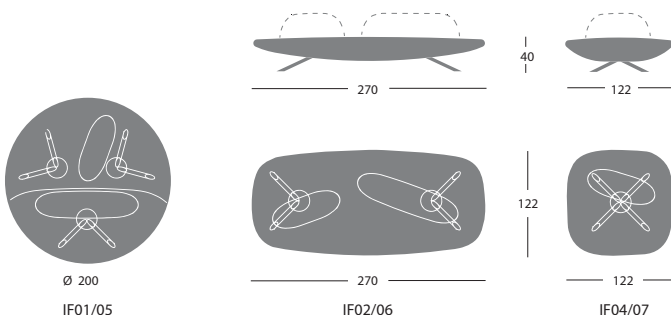

Additional costs

Legs in chromed finish
(per each bench)

Floor anchorage in diagonal pattern
(per each bench)

Customer's own material

For customer's own material/leather, the form at the end of the price list shall apply, to be sent to Segis Spa with the Client's signature.

Art. IF01/IF05 Solid fabric for 1 pc. cm.368 (width 140 cm)
Solid fabric for underside seat covered version is for 1 pc. cm.738 (width 140 cm)

Art. IF02/IF06 Solid fabric for 1 pc. cm.630 (width 140 cm)
Solid fabric for underside seat covered version for 1 pc. cm.910 (width 140 cm)

Art. IF04/IF07 Solid fabric for 1 pc. cm.263 (width 140 cm)
Solid fabric for underside seat covered version for 1 pc. cm.393 (width 140 cm)

Fire retardant certifications

The product upholstered with Xtreme fabric and Gazebo faux-leather meets Class 1IM Standards by the Italian Minister of Interior.