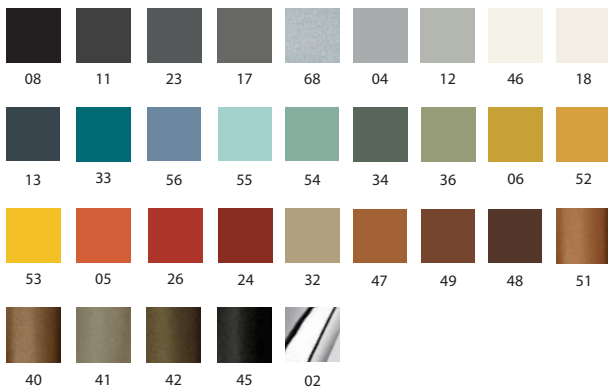

Finishes

Metal legs

Dimensions