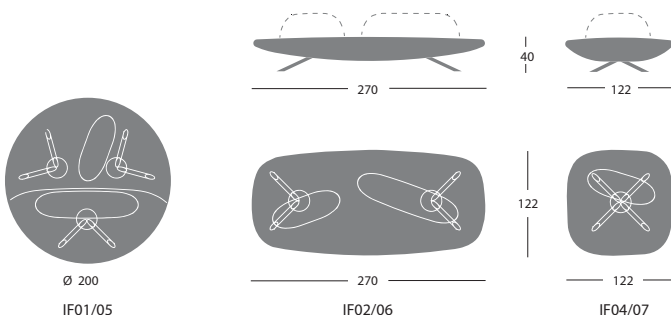

**Seat and shaped cushions** of non-deformable polyurethane foam covered with polyester padding.

**Legs:** tubular steel (Ø 50 mm) in powder coated or chromed finish.

**Backrest cushions** with internal dead weight may be freely moveable to create several seating positions or fixed as optional.

	Article	Upholstery	Underside seat: black/powder coated legs	Underside seat: upholstered/powder coated legs	pcs / dimensions volume / gross weight product net weight
Round bench Ø 200 cm	IF01	Gazebo Xtreme Plus / Magnum / Rivet / Main Line Flax			1 pc / 206x46x206 cm 1 pc / 59x69x21 cm 1,44 m3 / 98Kg 65 Kg
Round bench Ø 200 cm suitable for fixed cushion	IF05	Blazer / Gingko / Step Melange / Silvertex / Remix3 Steelcut Trio3 / Atlas / Canvas2 C.O. faux leather / C.O.M. (solid colour)			
Rectangular bench 270x122 cm	IF02	Gazebo Xtreme Plus / Magnum / Rivet / Main Line Flax			1 pc / 276x32x128 cm 1 pc / 59x69x21 cm 1,22 m3 / 95,7Kg 73,5 Kg
Rectangular bench 270x122 cm suitable for fixed cushion	IF06	Blazer / Gingko / Step Melange / Silvertex / Remix3 Steelcut Trio3 / Atlas / Canvas2 C.O. faux leather / C.O.M. (solid colour)			
Square bench 122x122 cm	IF04	Gazebo Xtreme Plus / Magnum / Rivet / Main Line Flax			1 pc / 130x32x130 cm 1 pc / 69x69x21 cm 0,64 m3 / 43 Kg 32,5 Kg
Square bench 122x122 cm suitable for fixed cushion	IF07	Blazer / Gingko / Step Melange / Silvertex / Remix3 Steelcut Trio3 / Atlas / Canvas2 C.O. faux leather / C.O.M. (solid colour)			

## Dimensions