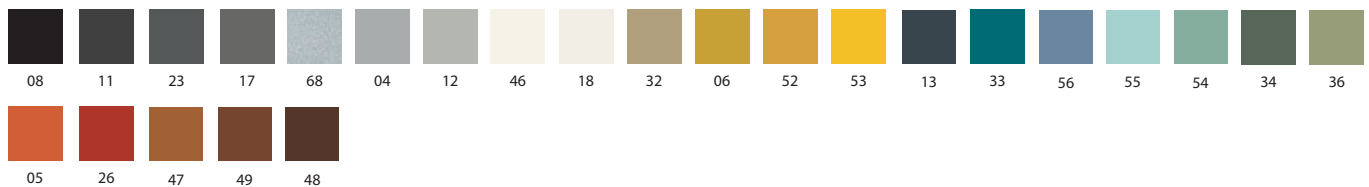

Finishes

Frame / top