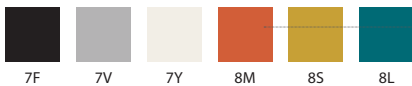

Finishes

Polypropylene