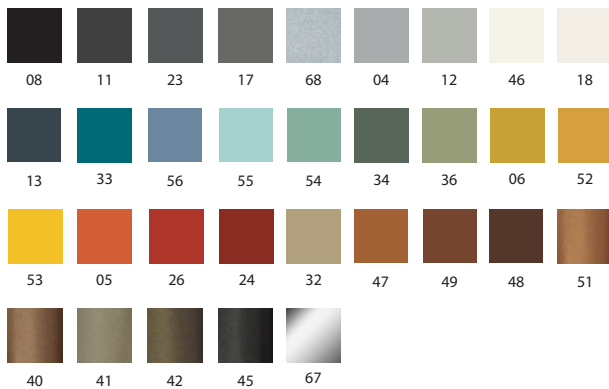

Finishes

Polypropylene

Metal frame