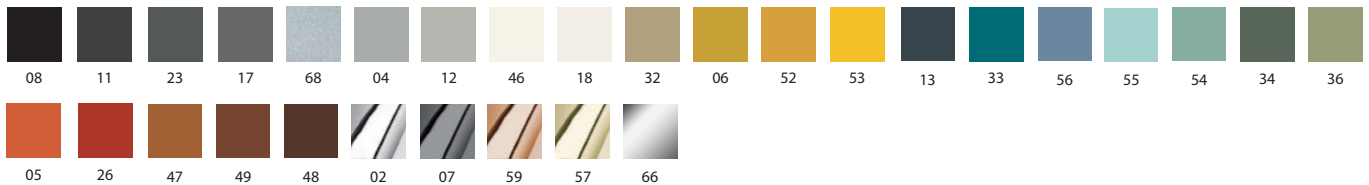

Finishes

Metal frame