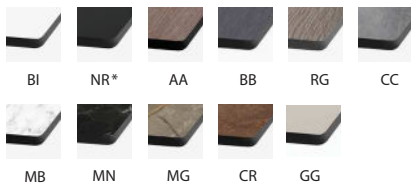

Tops (for prices and packing details see "table tops section")

HPL (art. PHP)