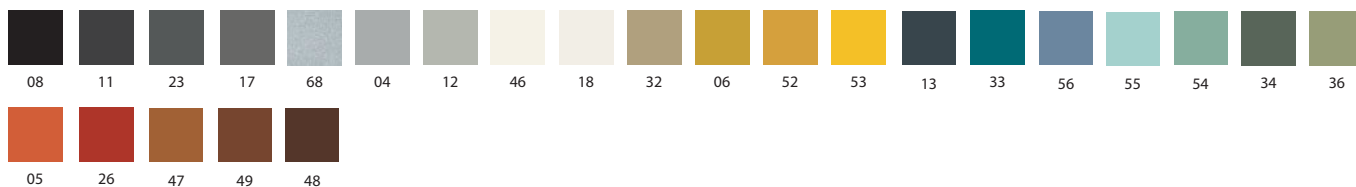

# AGORÀ DOUBLE

Cisotti & Laube / 2019

Table with two tops.  
 Frame and tops in metal with powder coated finish.  
 Glides: black polyamide

2 TABLES

	Article	Powder coated frame	pcs / dimensions volume / gross weight product net weight
Table Agorà	T0204		1 pc / 52x12x60 cm 0,04 m <sup>3</sup> / 14,5 Kg 13,25 Kg

## Finishes

Metal frame

## Dimensions